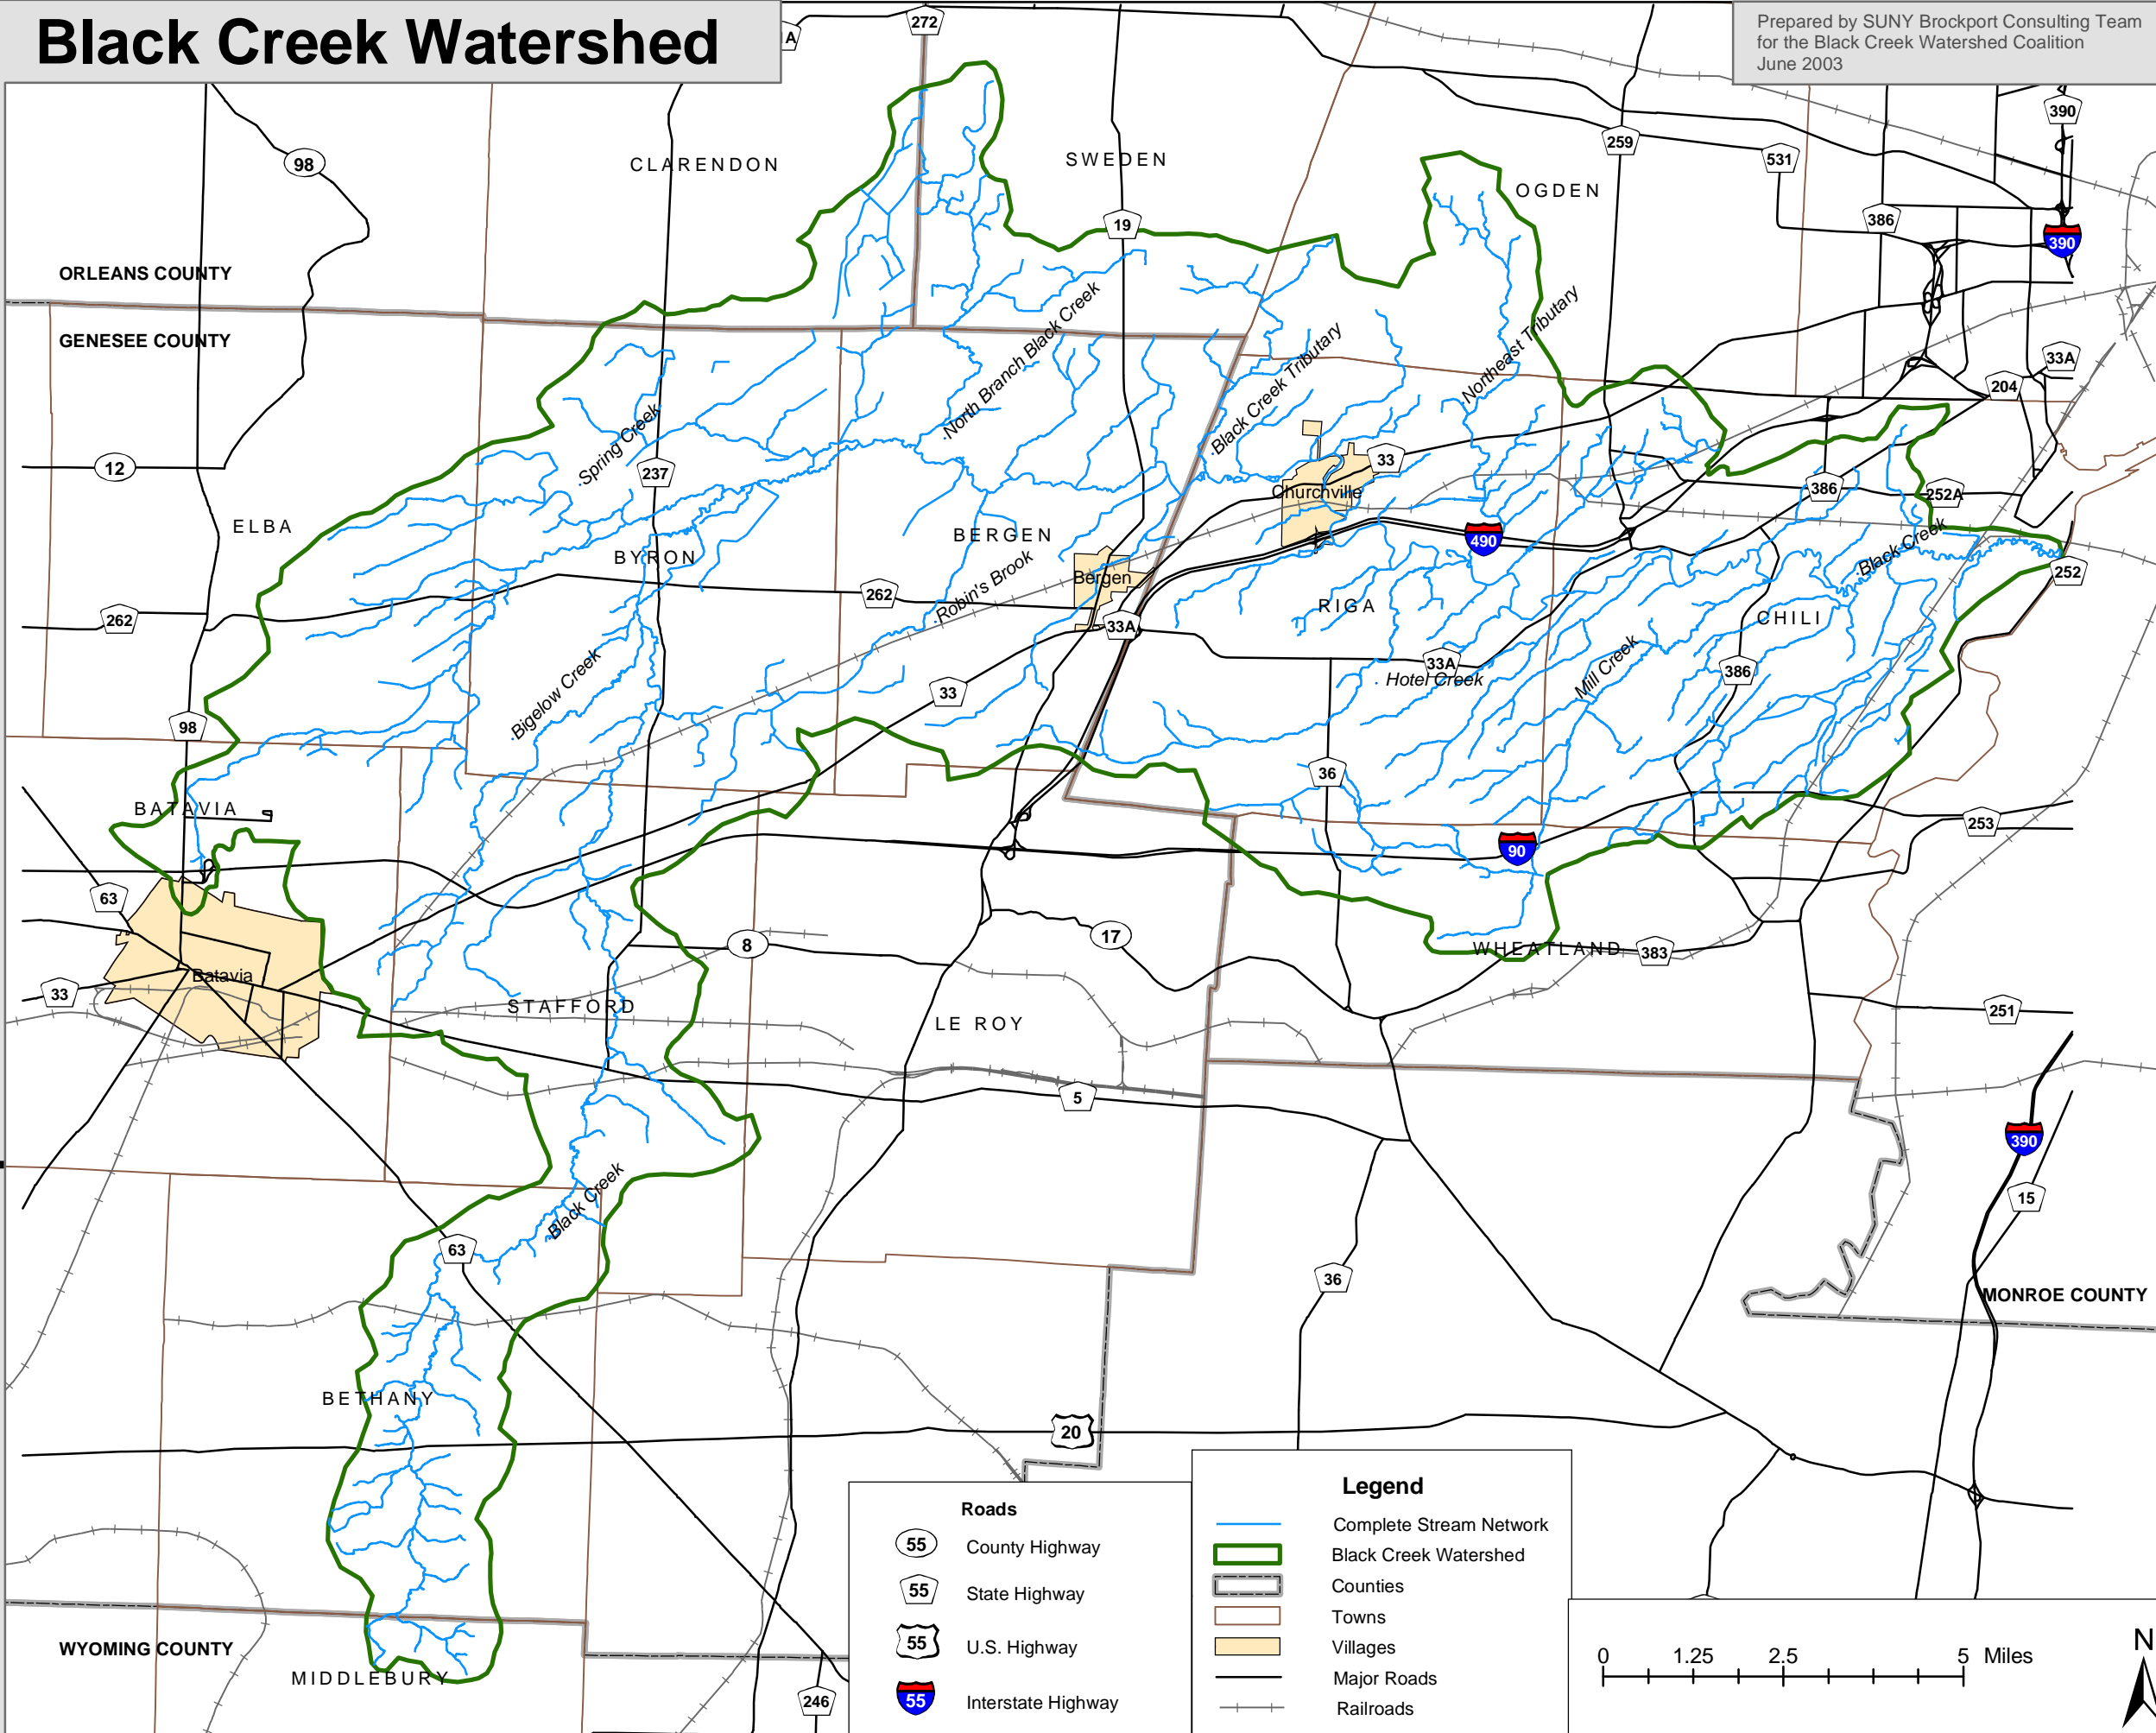

Black Creek Watershed

Prepared by SUNY Brockport Consulting Team
for the Black Creek Watershed Coalition
June 2003

Complete Stream Network

Roads	
	County Highway
	State Highway
	U.S. Highway
	Interstate Highway

Legend	
	Complete Stream Network
	Black Creek Watershed
	Counties
	Towns
	Villages
	Major Roads
	Railroads

DISCLAIMER: A degree of error is inherent in all maps. This map is distributed "AS-IS" without warranties of any kind, either expressed or implied, including but not limited to warranties of suitability to a particular purpose or use. This map is for illustration purposes only. It is not suitable for site-specific decision making, should not be construed as a legal document or survey instrument, and should not be used for making financial or any other commitments.